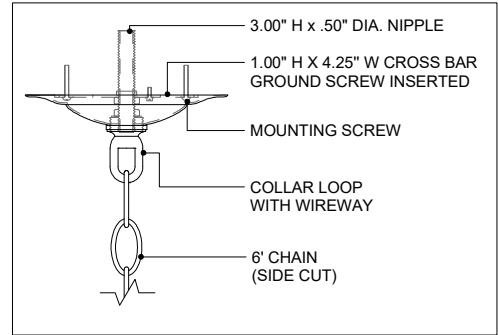

26.00" DIA. BODY
 6.00" DIA. CANOPY
 1.00" H X 4.25" W CROSS BAR

TOP VIEW

CANOPY DETAIL

FRONT VIEW

9000-0440

ALL WORK © 2019 CURREY & COMPANY