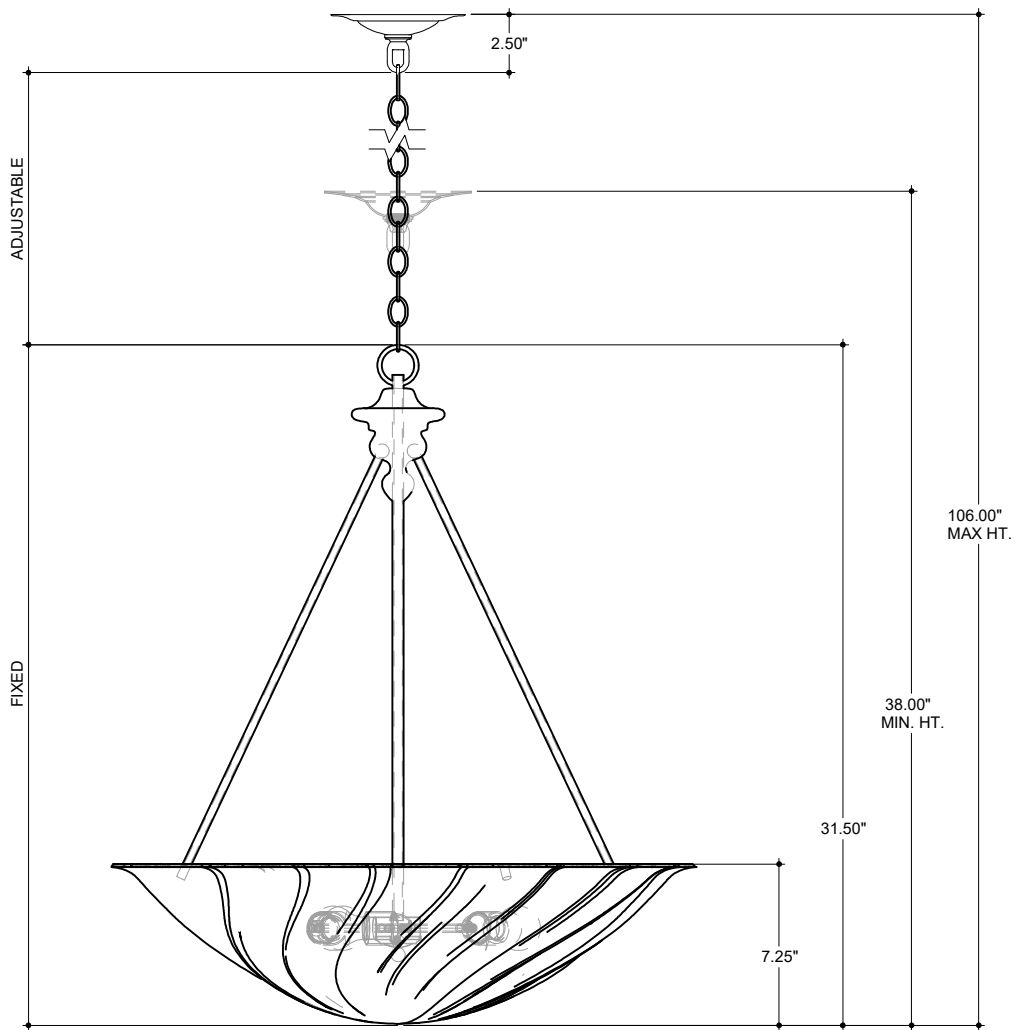

26.00" DIA. BODY
 6.00" DIA. CANOPY
 1.00" H X 4.25" W CROSS BAR

TOP VIEW

CANOPY DETAIL

FRONT VIEW

9000-0440

ALL WORK © 2019 CURREY & COMPANY