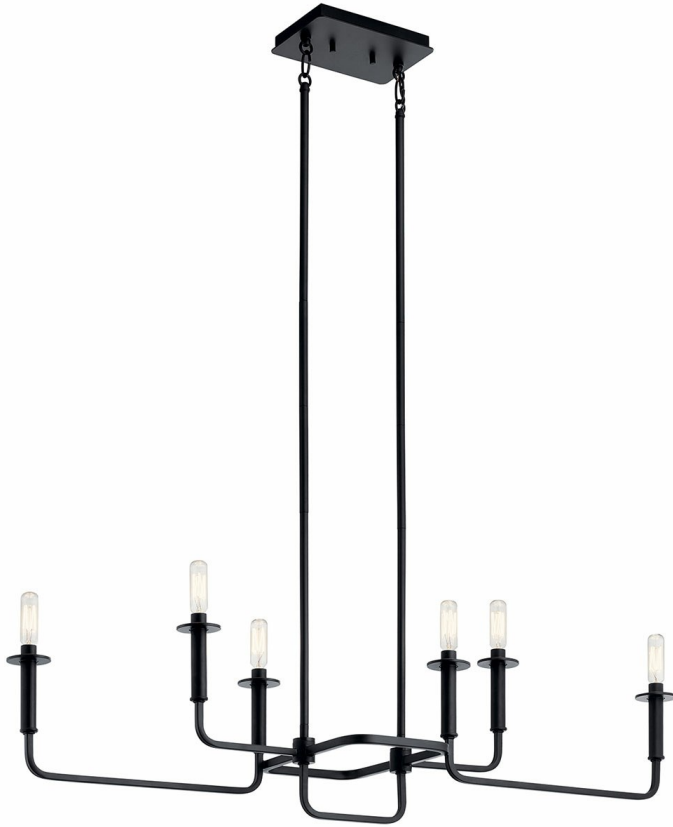

**Alden Collection**  
**Alden Linear 6 Light Chandelier BK**  
 43362BK (Black (Painted))

Project Name: \_\_\_\_\_  
 Location: \_\_\_\_\_  
 Type: \_\_\_\_\_  
 Qty: \_\_\_\_\_  
 Comments: \_\_\_\_\_

**Ordering Information**

Product ID	43362BK
Finish	Black (Painted)
Available Finishes	NBR, BK
Collection	Alden Collection

**Dimensions**

Base Backplate	5.00 X 8.00
Chain/Stem Length	72.00"
Weight	12.00 LBS

**Specifications**

Material	Steel
----------	-------

**Electrical**

Voltage	120 V
Lead Wire Length	99.00"

**Qualifications**

Safety Rated	Dry
Warranty	<a href="http://www.kichler.com/warranty">www.kichler.com/warranty</a>

**Primary Lamping**

Light Source	Incandescent
Lamp Included	Not Included
# of Bulbs/LED Modules	6
Max or Nominal Watt	60W
Socket Wire	105
Socket Type	Candelabra
Lamp Type	B
Bulb Product ID	4064CLR

**Dimensions**