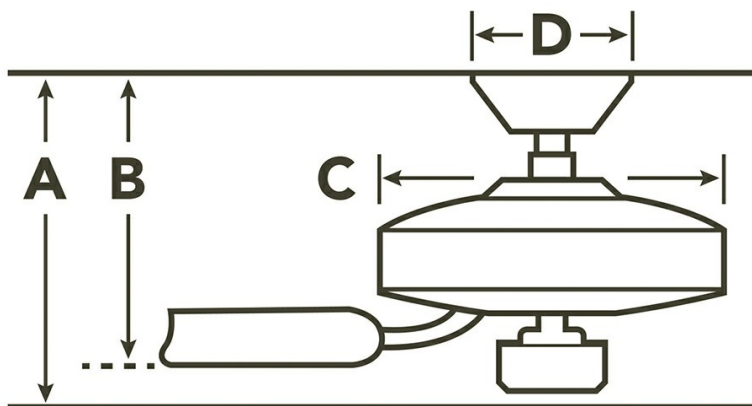

Remote Included	No
Wall Control Included	No
Low Ceiling Adaptable	Yes, With Optional Flush Mount
Lead Wire Length	78.00"
Motor Size	172MM X 20MM
Motor Type	AC

**Downlight**

Watts	69/34/10
Optional Light Kit Available	Yes

**Safety Listings & Certifications**

**Dimensions**

Downrod	A	B	C	D
1.00 OD X 4.00	13.25	11.00	12.60	6.25

**Available Finishes**

Finish	Fixture	Glass	Blade 1	Blade 2